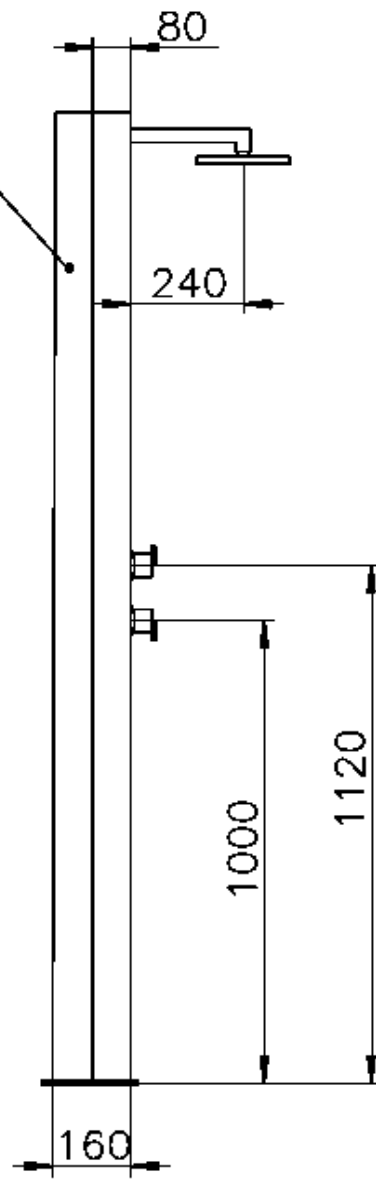

Front aus Glas
t = 8 mm

Solartank
Aluminium

IDEAL
EICHENWALD
Trinidad