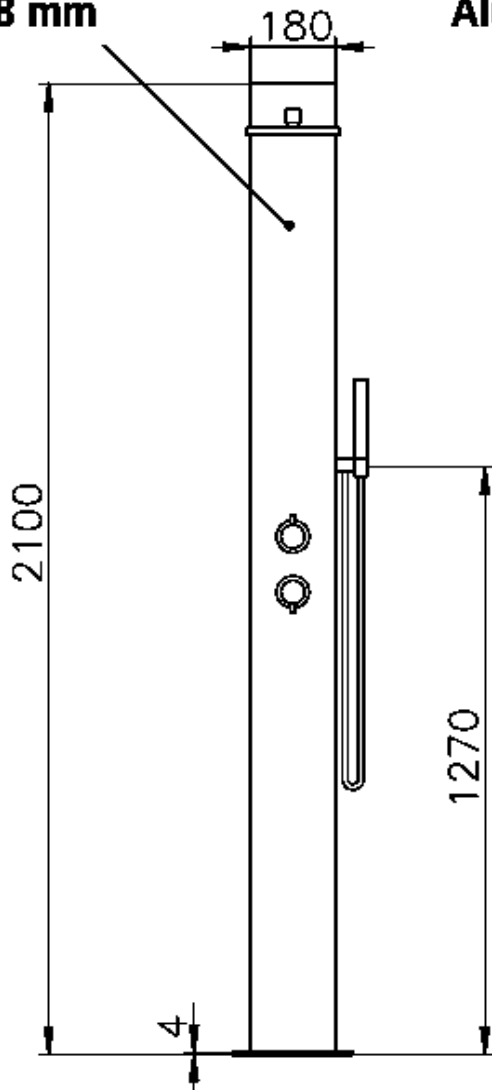

Front aus Glas
t = 8 mm

Solartank
Aluminium

IDEAL
EICHENWALD
Trinidad