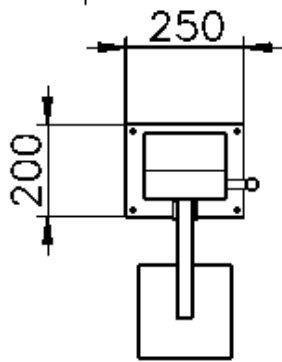

Front aus Glas
t = 8 mm

Solartank
Aluminium

IDEAL
EICHENWALD
Trinidad