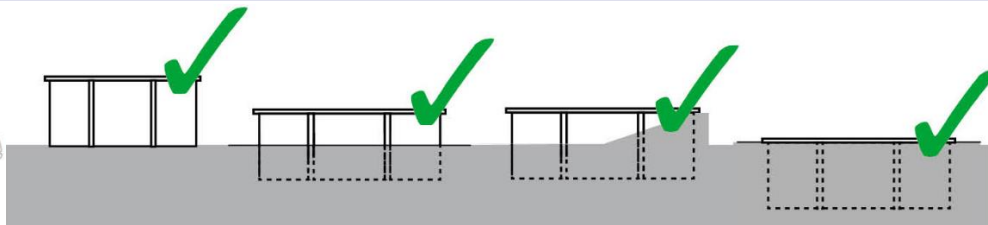

**2 Skimmer 2 Skimmers**

Farbe: Weiss (Breitmaul)  
Color: White (Wide mouth)

**Leiter Ladder**

Holz + Edelstahl V2A  
Wood outside +Stainless inside

**Bodenschutz Bottom protective blanket**

Boden + Wand  
Floor + wall