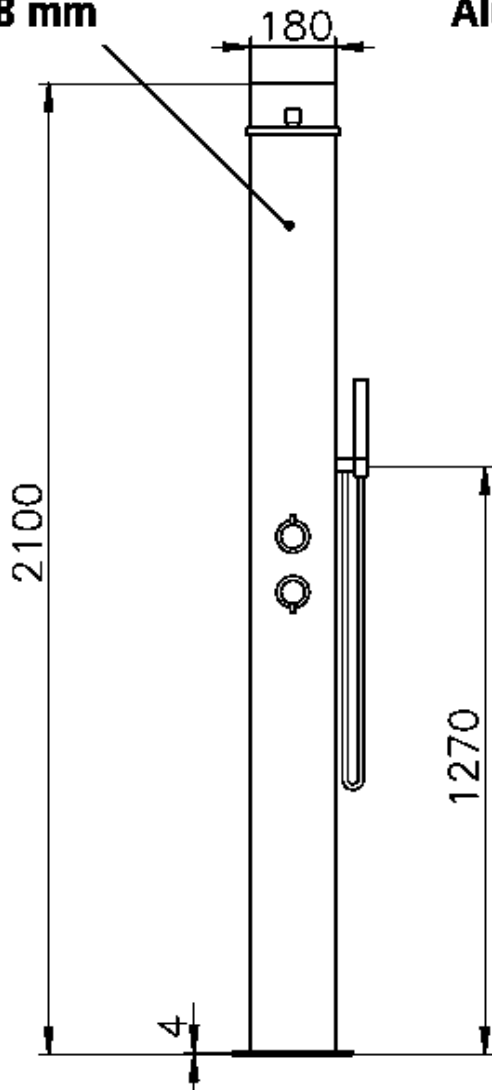

Front aus Glas  
t = 8 mm

Solartank  
Aluminium

**IDEAL**  
EICHENWALD  
Kuba Solar