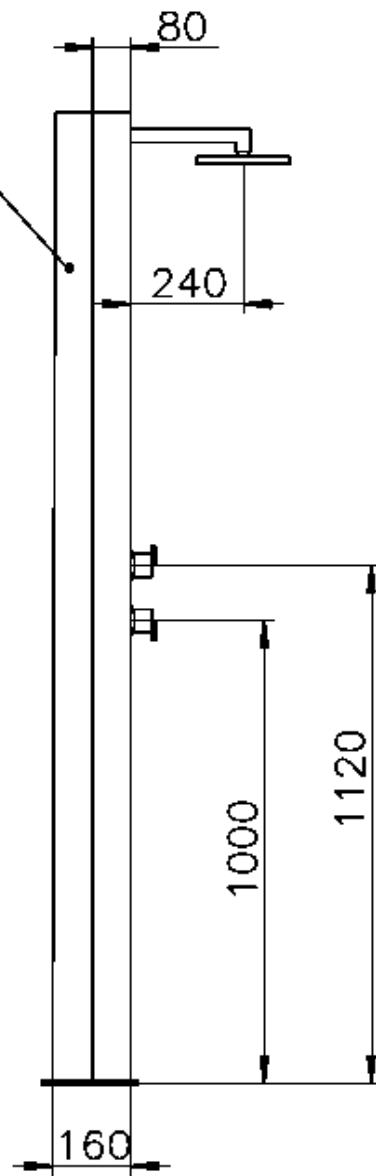

Front aus Glas  
t = 8 mm

Solartank  
Aluminium

**IDEAL**  
EICHENWALD  
Kuba Solar