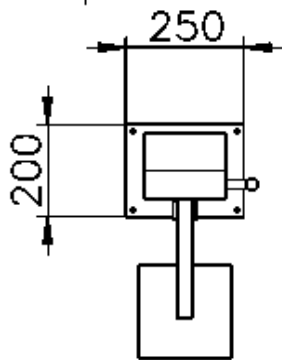

Front aus Glas  
t = 8 mm

Solartank  
Aluminium

**IDEAL**  
EICHENWALD  
Kuba Solar