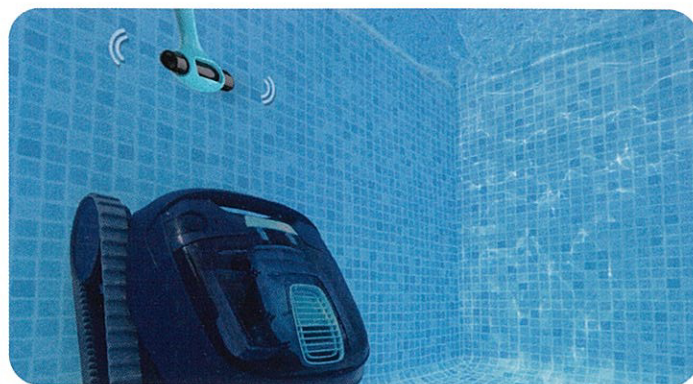

The New Generation of Cordless Pool Cleaning

The Same Unmatched Dolphin Performance - Now Cordless!

Dolphin LIBERTY line presents a new generation of pool cleaning, with a new cordless design for unmatched agility and inductive charging, featuring "Magnetic-Connect" for easy snap-in-place and walk-away charging. The **Dolphin LIBERTY** offers new cool features such as the "Eco Mode", that keeps your pool clean all week with short and efficient cleaning cycles and the "Cycle Selector" - now you can customize to floor only or floor and walls cleaning. The **LIBERTY 400** model, includes the MyDolphin™ Plus app, with Bluetooth® connectivity, setting customized cleaning programs. With powerful, intense scrubbing and a superior filtration system, you can get the same reliable Dolphin platform - now cordless!

The Dolphin LIBERTY Difference

Inductive Charging

Magnetic connect for super easy snap-in-place charging, with new cordless design for unmatched agility.

Eco Mode

Keeps your pool clean all week with 3*30-minute floor cleaning cycles

* Only on LIBERTY 300 and LIBERTY 400

Click-Up

Using the rattle, the Dolphin will climb up to you, for easy removal from the pool

* Only on LIBERTY 300, LIBERTY 400

MyDolphin™ Plus app

Use the MyDolphin™ Plus app to set customized cleaning programs