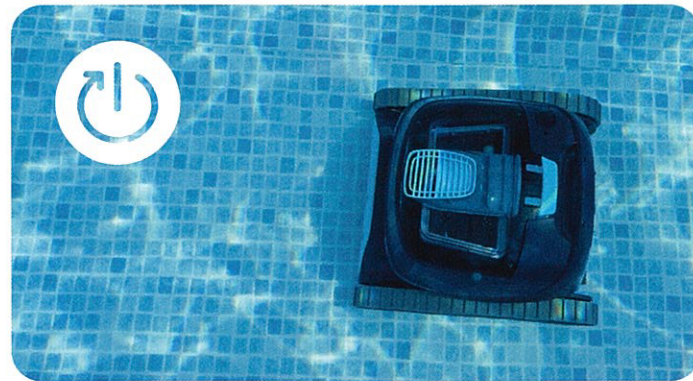

The New Generation of Cordless Pool Cleaning

The Same Unmatched Dolphin Performance - Now Cordless!

Dolphin LIBERTY line presents a new generation of pool cleaning, with a new cordless design for unmatched agility and inductive charging, featuring "Magnetic-Connect" for easy snap-in-place and walk-away charging. The **Dolphin LIBERTY** offers new cool features such as the "Eco Mode", that keeps your pool clean all week with short and efficient cleaning cycles and the "Cycle Selector" - now you can customize to floor only or floor and walls cleaning. The **LIBERTY 400** model, includes the MyDolphin™ Plus app, with Bluetooth® connectivity, setting customized cleaning programs. With powerful, intense scrubbing and a superior filtration system, you can get the same reliable Dolphin platform - now cordless!

The Dolphin LIBERTY Difference

Inductive Charging

Magnetic connect for super easy snap-in-place charging, with new cordless design for unmatched agility.

Eco Mode

Keeps your pool clean all week with 3*30-minute floor cleaning cycles

* Only on LIBERTY 300 and LIBERTY 400

Click-Up

Using the rattle, the Dolphin will climb up to you, for easy removal from the pool

* Only on LIBERTY 300, LIBERTY 400

MyDolphin™ Plus app

Use the MyDolphin™ Plus app to set customized cleaning programs