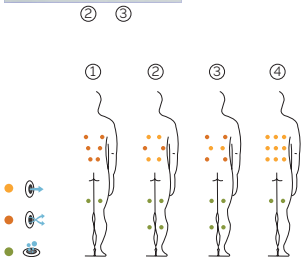

Water capacity (l): 975 liters

Weight: Empty 450 kg / Full 1.425 kg

6 colors

4 massages