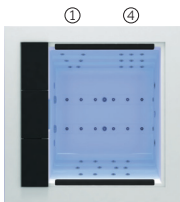

Water capacity (l): 975 liters

Weight: Empty 450 kg / Full 1.425 kg

6 colors

4 massages