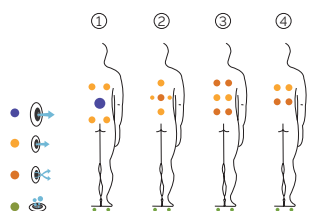

Home

Intimacy and elegance.

CODE 71464

Ideal for 2 people

4 positions

2 seats

Measures: 215 x 174 x 75 cm

Water capacity (l): 520 liters

Weight: Empty 257 kg / Full 778 kg

6 colors

4 massages

EXCLUSIVE LINE

EN

AQUAVIA SPA

TECHNICAL SPECIFICATIONS

FEATURES	
Total massage points	28
Massage Jets	20
Air Nozzles	8
Jets / Stainless Steel Nozzles	Standard
Headrests	2
Touch Panel	Standard
Ultraviolet Treatment UV	Standard
Metal structure	Standard
ABS base	Standard
Energy Saving Cover	Standard
EcoSpa	Standard
Nordic Insulation System	Optional
FINISHES	
Colour Sense	4 LED
Pure Line Lighting	Standard
Surround Bluetooth Audio	Optional
Woodermax Cabinet	Not available
Aromatherapy	Standard
Stainless steel handrail	Not available
Wifi Spa Control	Optional
Without cabinet	Not available
MESSAGE PUMPS	
Water massage	1800 W / 2.5 CV
Relax Impact Pump	1150 W
FILTRATION AND HEATING	
Recirculation pump	200 W
Water heater	3.000 W
Type of filter	Cartridge
POWER SUPPLY	
Power requirement to 230 V (LOW/AMP)	3.400 W / 14,6 A
Voltage	230 V / 400 V III

SHELL FINISHES (ACRYLIC COLORS)

FURNITURE FINISHES (OUTDOOR CABINET)

Solid Surface

FEATURES

OPTIONAL FEATURES

According to our policy of constant evolution, we reserve the right to modify the specifications in part or in whole without forewarning.